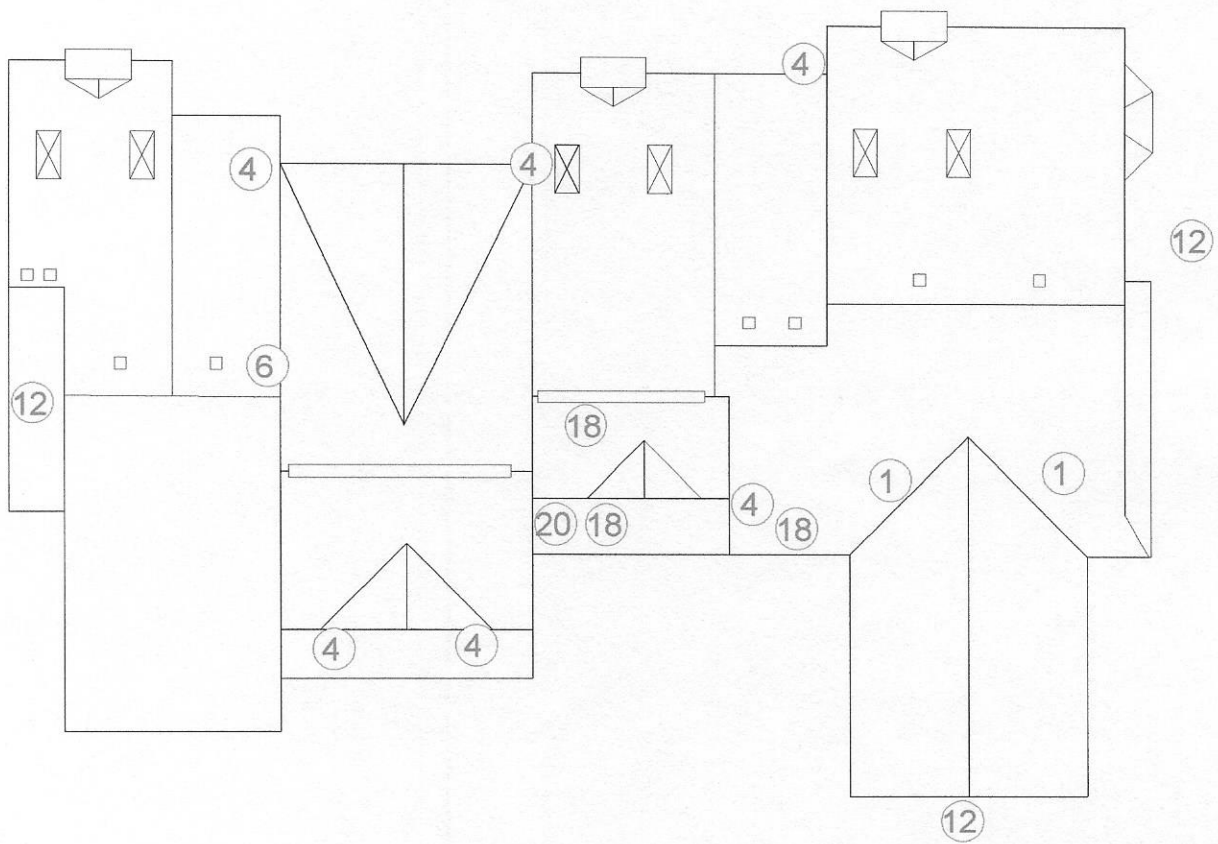

Advanced Roof Management
 23 Ridgeview Drive
 East Rochester, NY 14445

Date 5/26/01
 Scale NONE

Drumlins
 2, 4, 6 Medford Way

Page

Advanced Roof Management
 23 Ridgeview Drive
 East Rochester, NY 14445

Date 5/26/01