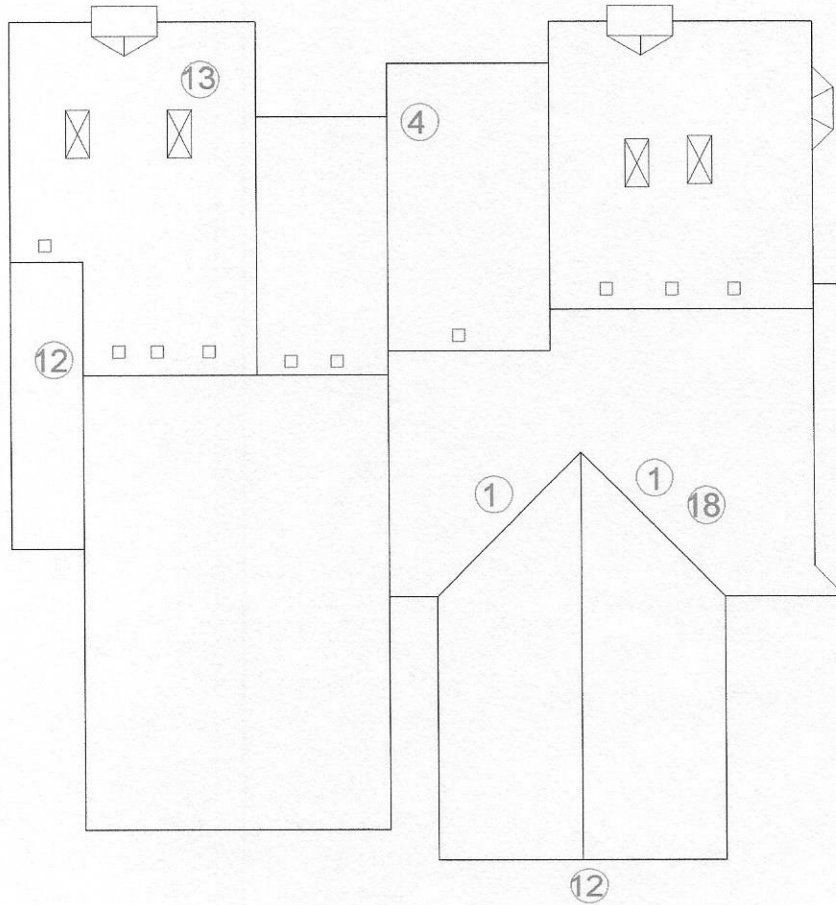

Advanced Roof Management
23 Ridgeview Drive
East Rochester, NY 14445

Date 5/26/01

Scale NONE

Drumlins
11, 13 Medford Way

Page