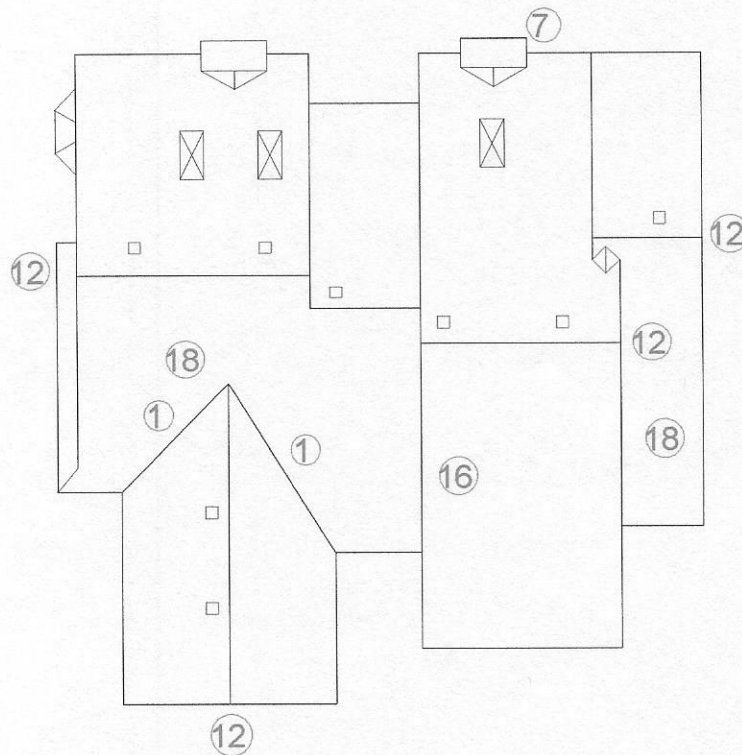

Advanced Roof Management
23 Ridgeview Drive
East Rochester, NY 14445

Date 5/26/01

Scale NONE

Drumlins

10, 12 Cambridge

Page