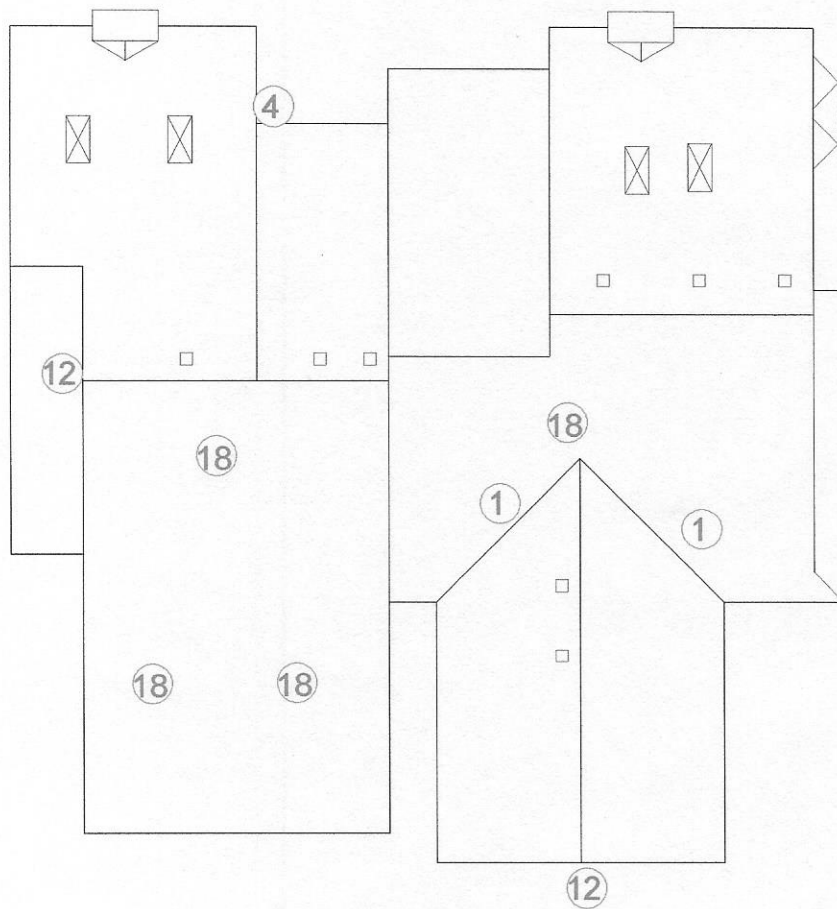

Advanced Roof Management
23 Ridgeview Drive
East Rochester, NY 14445

Date

5/26/01

Scale

NONE

Drumlins

1275, 1277 Wellington

Page